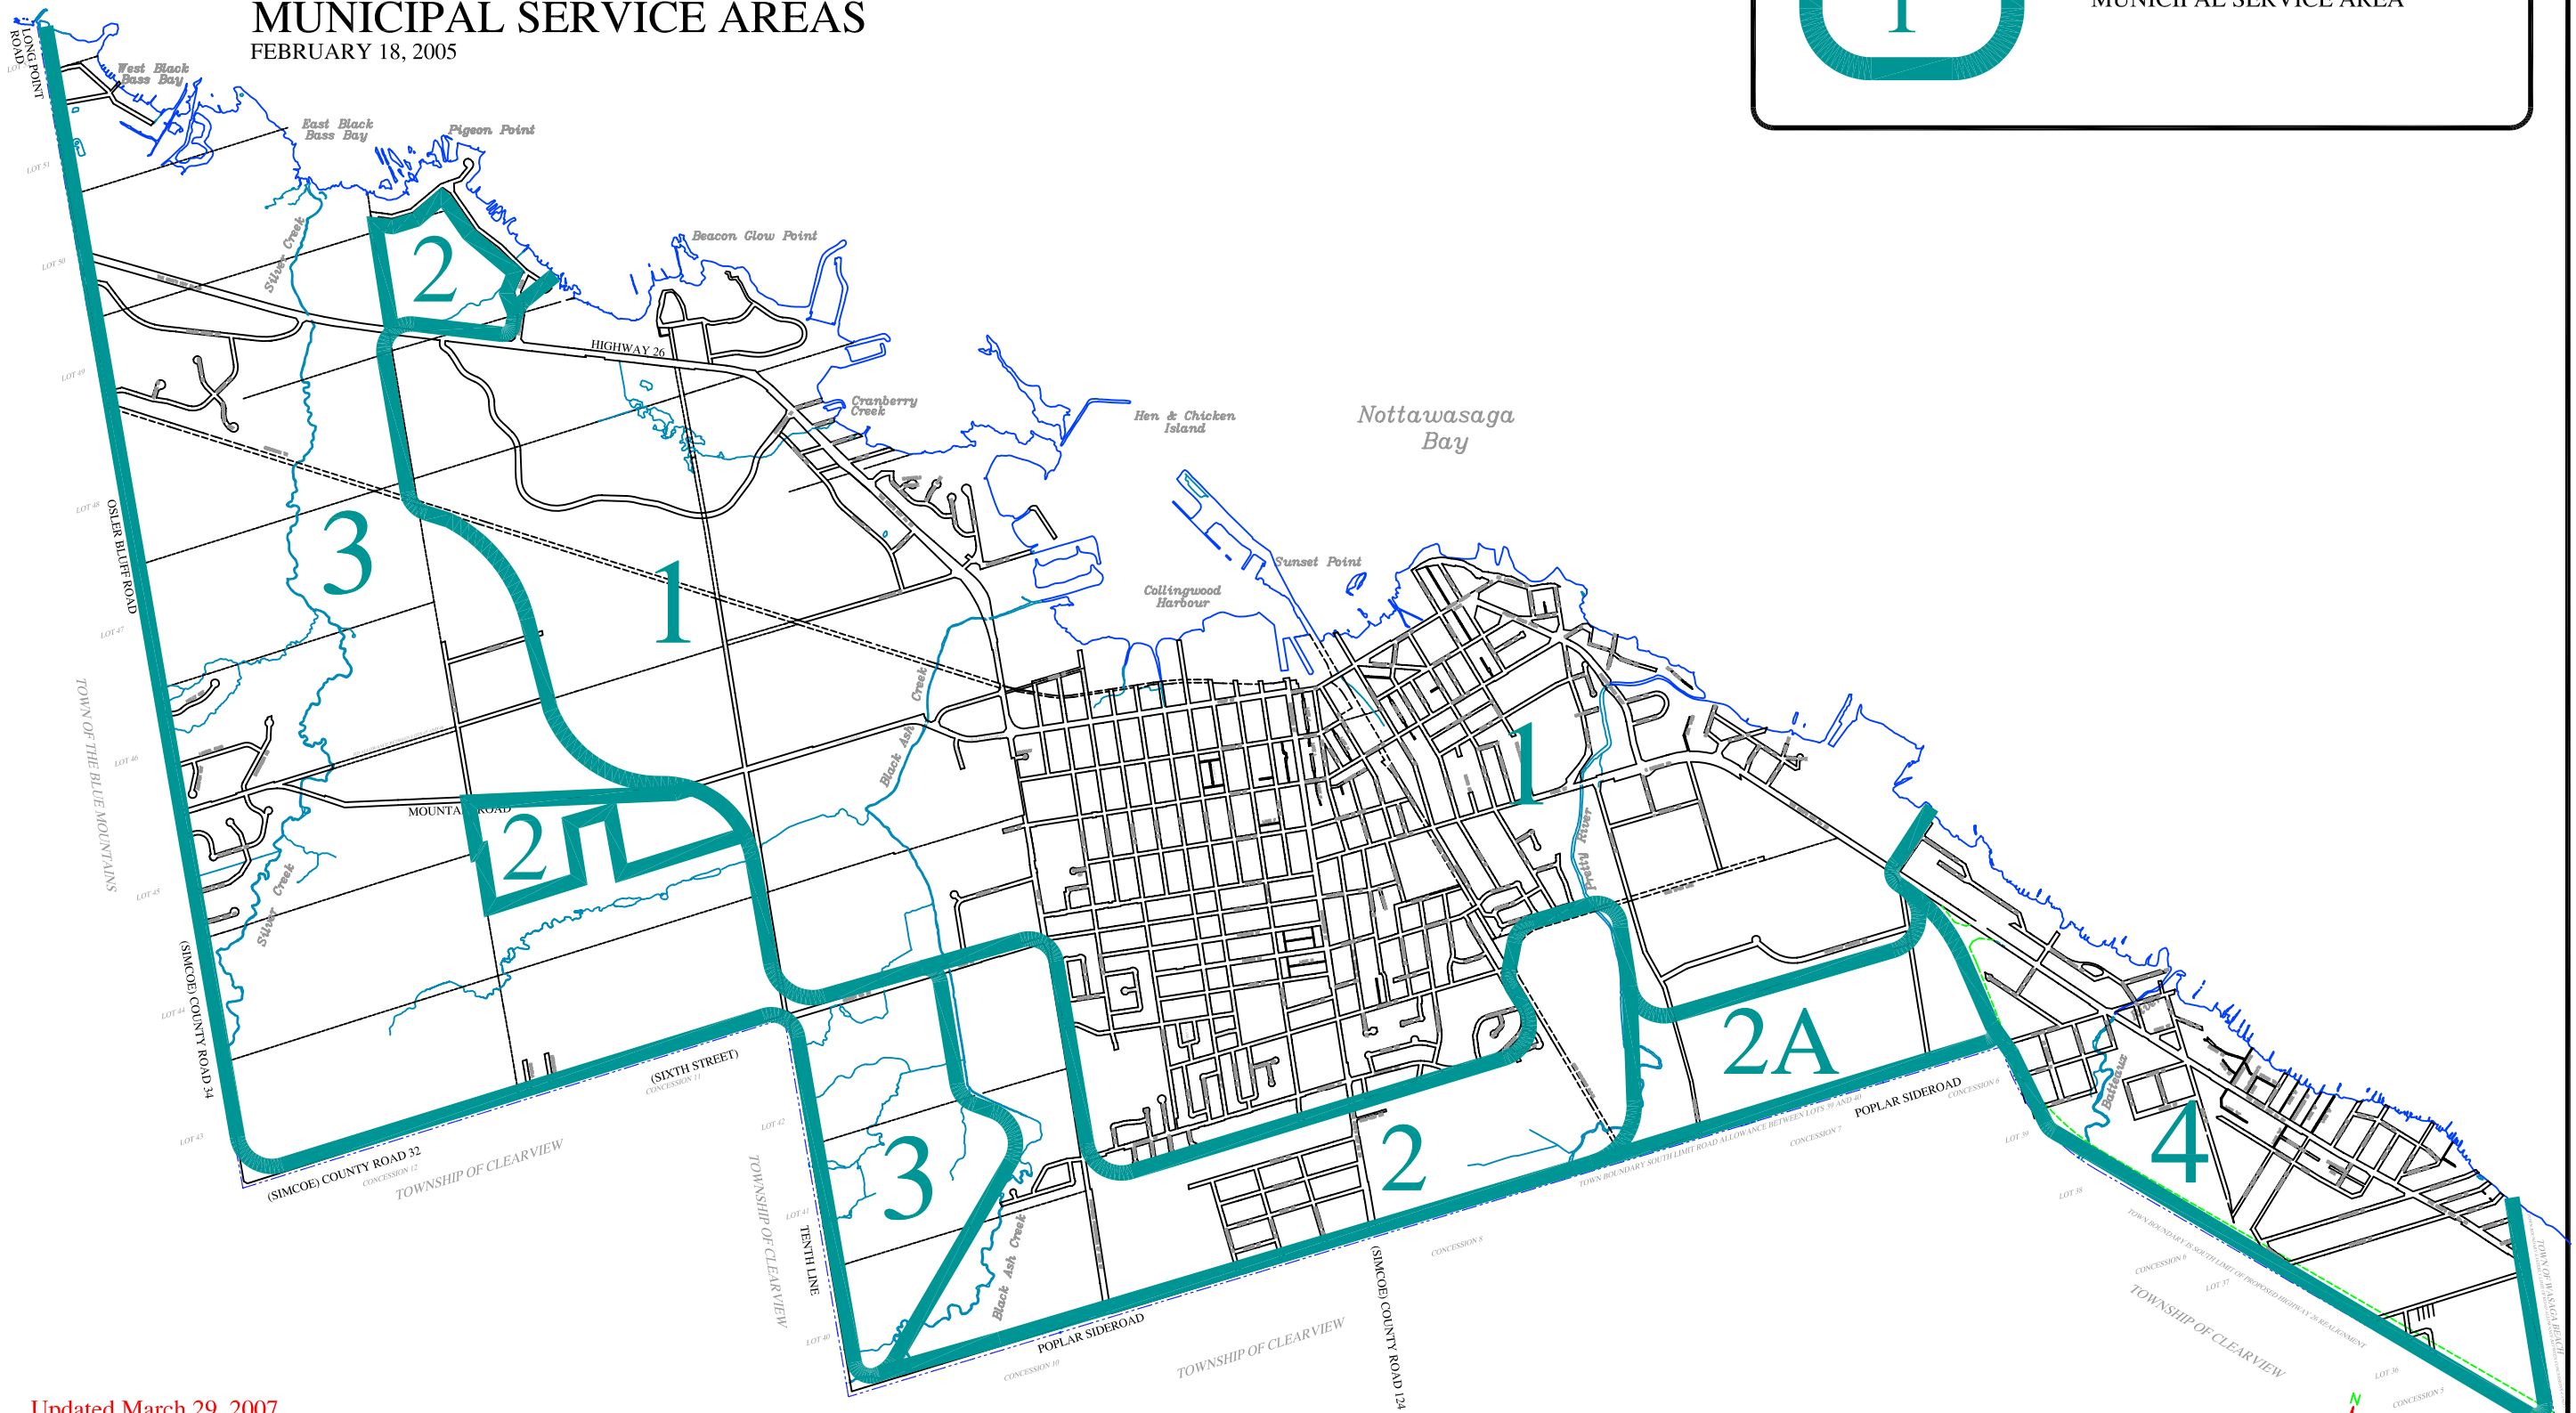

OFFICIAL PLAN of the TOWN OF COLLINGWOOD

SCHEDULE 'E' MUNICIPAL SERVICE AREAS FEBRUARY 18, 2005

LEGEND

MUNICIPAL SERVICE AREA

Updated March 29, 2007

Office Consolidation May 1, 2007